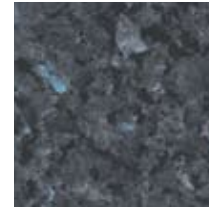

Blue Pearl Granite